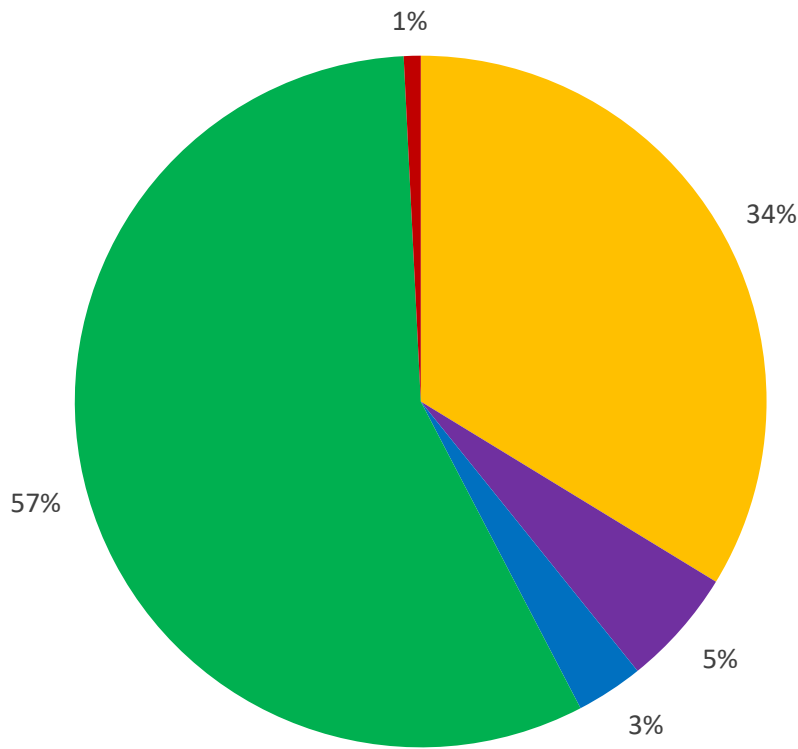

Time Analysis - Bailey - 7th-14th October

- Office Hours
- GOATing
- Community
- Social Events
- Union Meetings
- Committee Meetings
- Training/Conferences
- Annual Leave/Out of Office
- University Meetings
- Social Media
- Travel

Categories	Hours
Office Hours	21.5
Union Meetings	3.5
University Meetings	2
GOATing	36.25
Committee Meetings	
Social Media	
Community	
Training/Conferences	0.5
Travel	
Social Events	
Annual Leave/Out of Office	
Total:	63.75

Notes

Bailey spent the majority of her week attending Freshers' events and supporting areas.
All of Bailey's hours were accounted for.