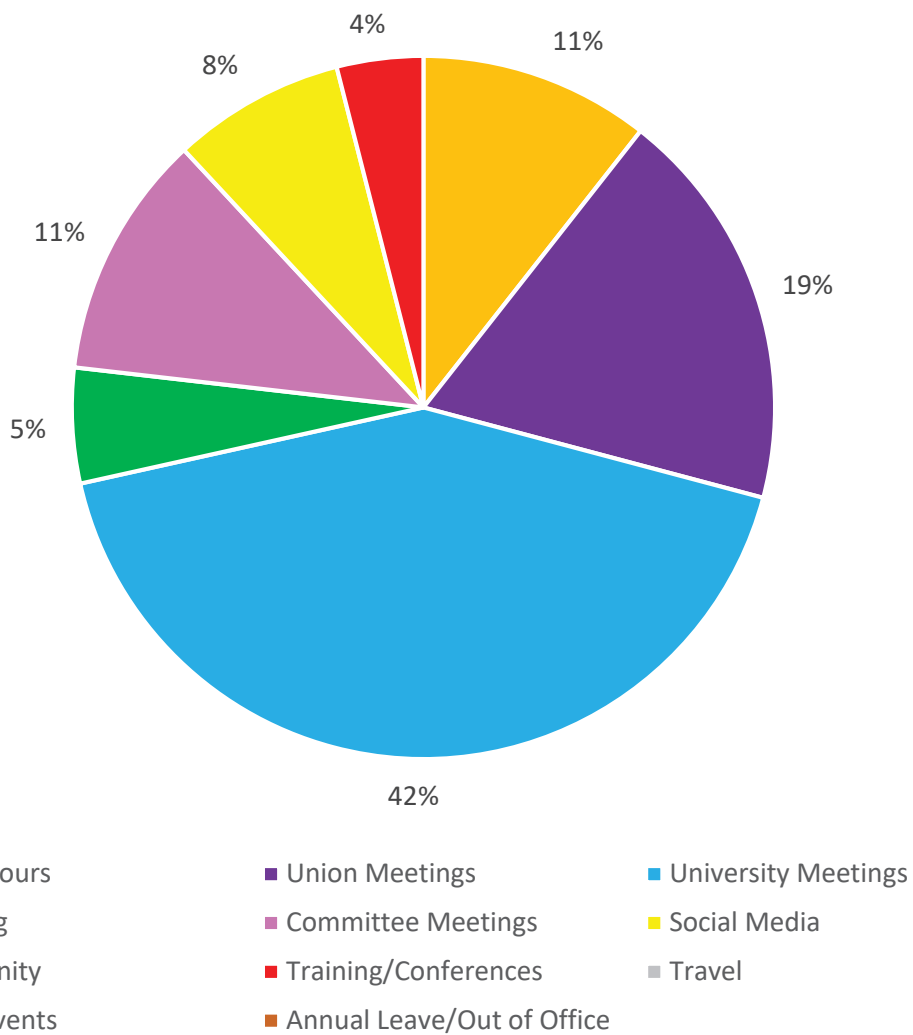

### Time Analysis - Abi 15th-21st July

Categories	Hours
Office Hours	4
Union Meetings	7
University Meetings	16
GOATing	2
Committee Meetings	4.25
Social Media	3
Community	
Training/Conferences	1.5
Travel	
Social Events	
Annual Leave/Out of Office	
<b>Total:</b>	<b>37.75</b>

#### Notes

On 16th July, Abi attended the Academic Offences Committee.  
All of Abi's hours were accounted for.