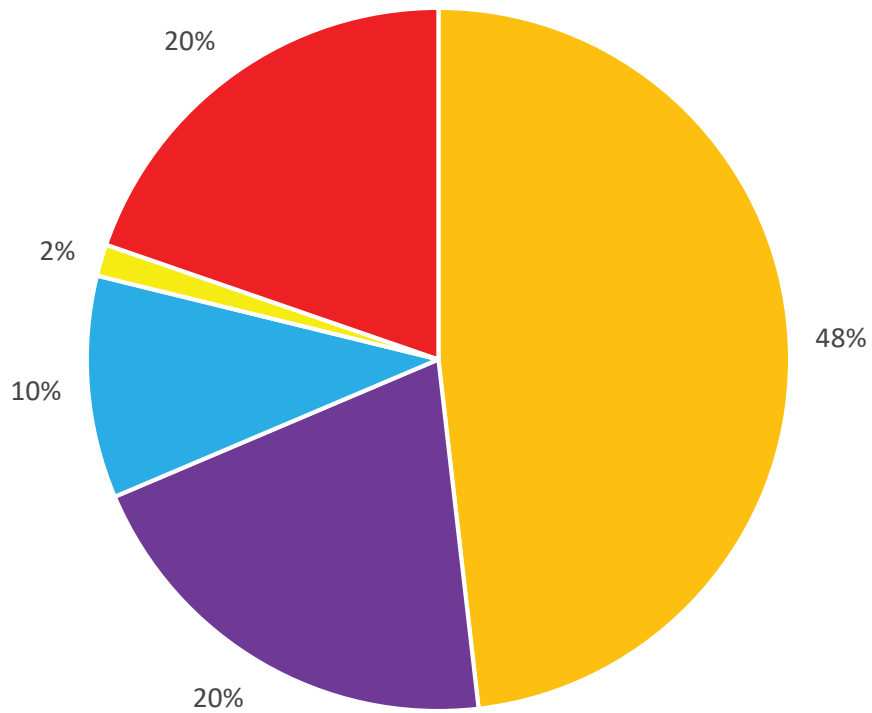

Time Analysis - Lucy 15th-21st July

- Office Hours
- Union Meetings
- University Meetings
- GOATing
- Committee Meetings
- Social Media
- Community
- Training/Conferences
- Travel
- Social Events
- Annual Leave/Out of Office

Categories	Hours
Office Hours	16.5
Union Meetings	7
University Meetings	3.5
GOATing	
Committee Meetings	
Social Media	0.5
Community	
Training/Conferences	6.75
Travel	
Social Events	
Annual Leave/Out of Office	
Total:	34.25

Notes

Not all of Lucy's hours were accounted for