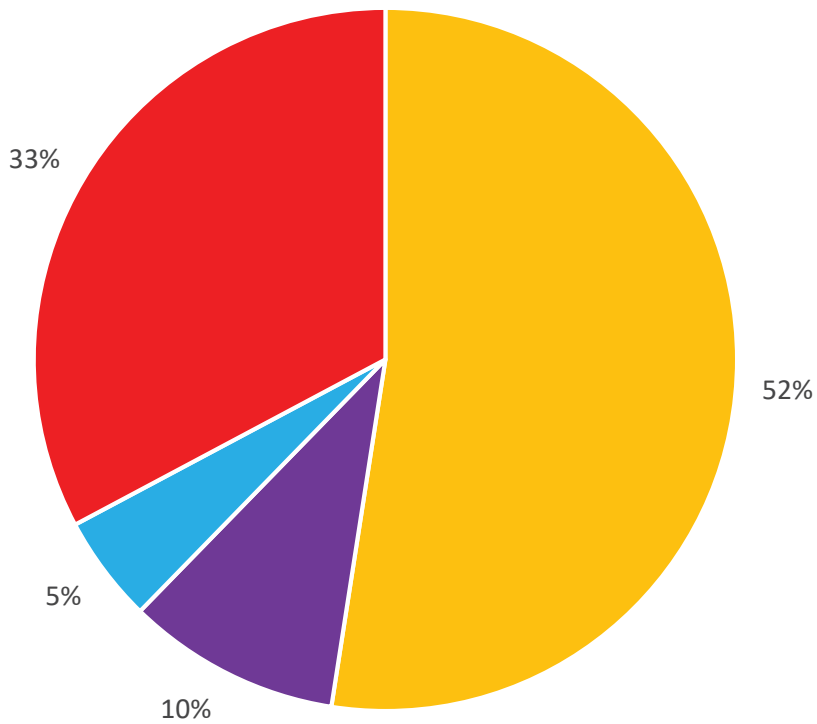

### Time Analysis - 15th - 21st July

- Office Hours
- Union Meetings
- University Meetings
- GOATing
- Committee Meetings
- Social Media
- Community
- Training/Conferences
- Travel
- Social Events
- Annual Leave/Out of Office